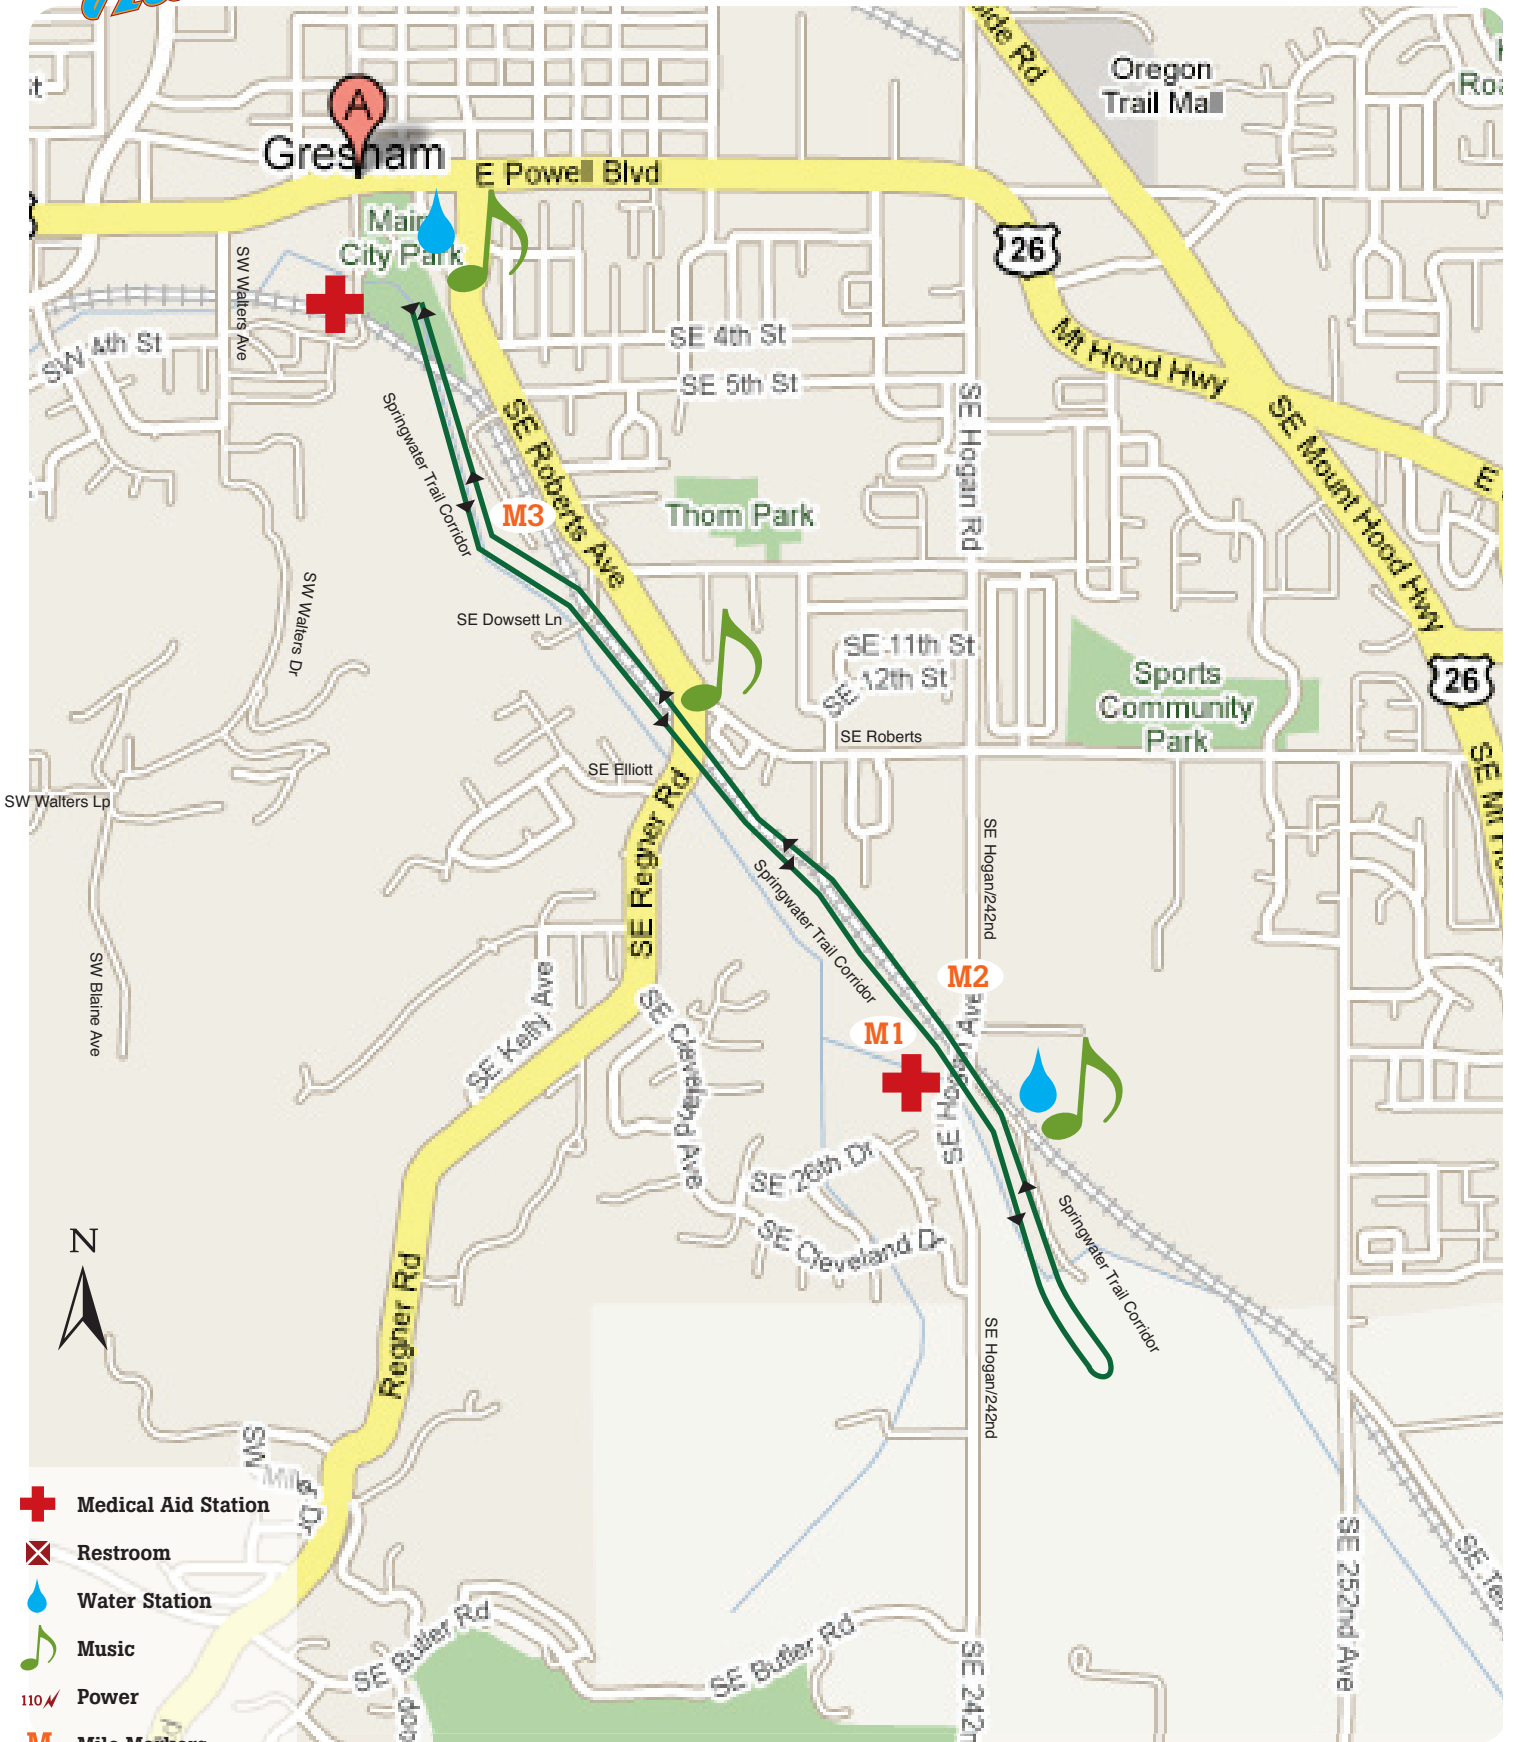

# Portland Adventist Elementary School's Gresham Jazz Run - 5K

Starts at Gresham Main Street Par  
219 SE Main St., Gresham, Oregon