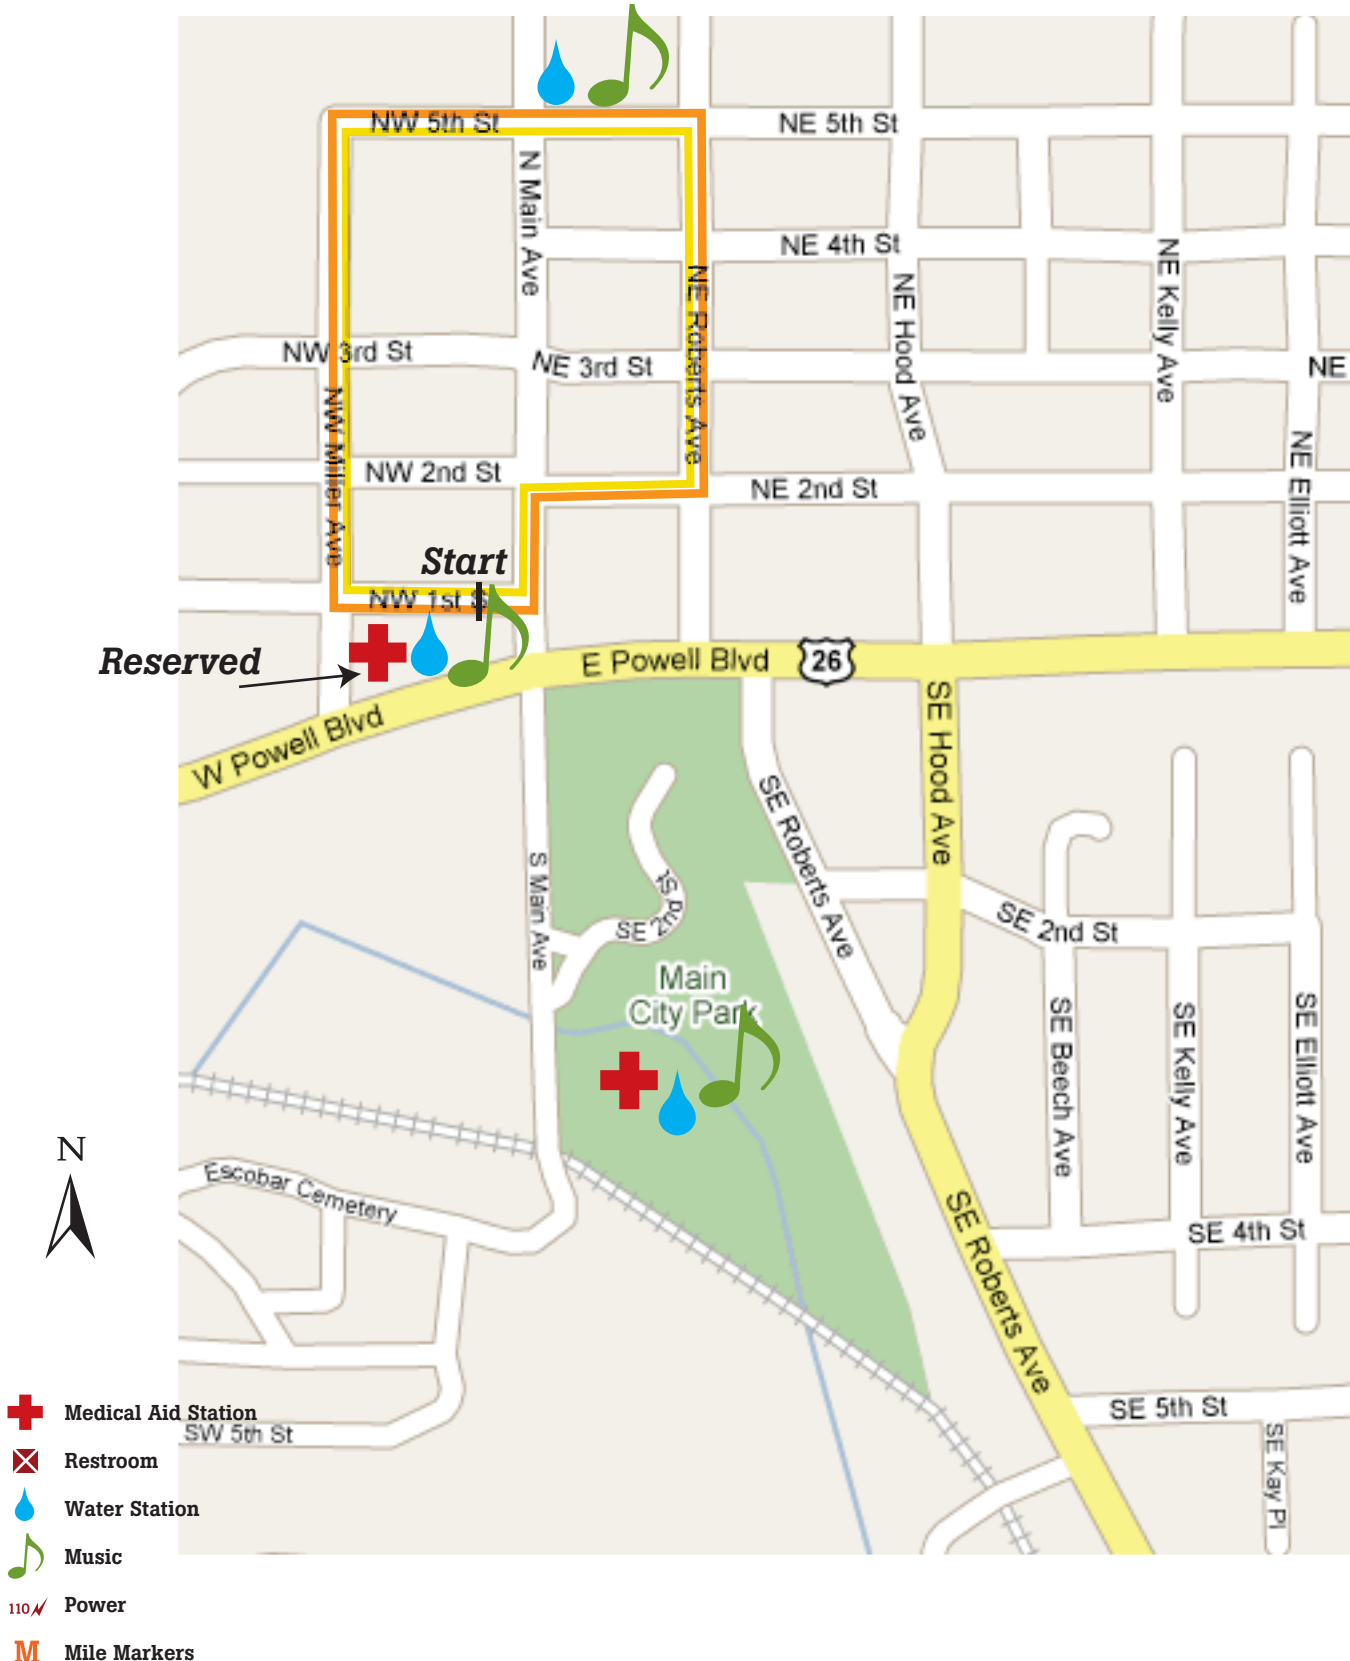

Portland Adventist Elementary School's Gresham Jazz Run - 1K & 2K Kid's Run

Note: 1 lap is equal to 1K

Starts at Gresham Main Street Park
219 SE Main St., Gresham, Oregon